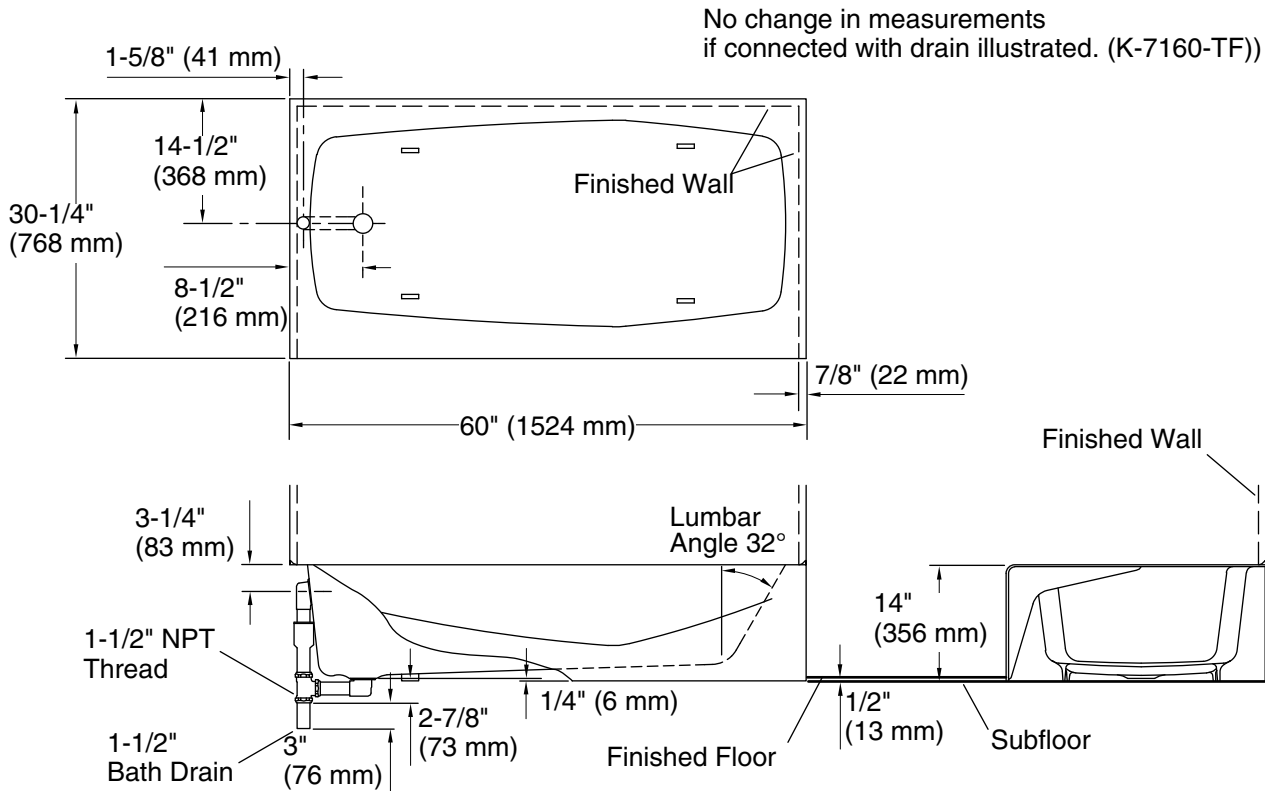

### Features

- Safeguard® slip-resistant surface on bath floor.
- 60"L x 30-1/4"W x 14"H.
- Integral apron for quick installation.
- KOHLER® enameled cast iron.

## Technical Information

All product dimensions are nominal.

Installation:	Three-wall alcove
Drain location:	Left
Basin area, bottom:	45" x 22" (1143 mm x 559 mm)
Basin area, top:	55" x 24" (1397 mm x 610 mm)
Weight:	316 lbs (143.3 kg)
Minimum floor load:	49 lbs/ft <sup>2</sup> (239.2 kg/m <sup>2</sup> )
Water depth:	8-5/8" (219 mm)
Water capacity:	33 gal (124.9 L)
Minimum flat for door:	2-1/2" (64 mm)

## Notes

Measure your actual product for rough-in details.

Install this product according to the installation instructions.

The hot water supply should be 70% of the capacity of the bath or greater. Installations will vary.